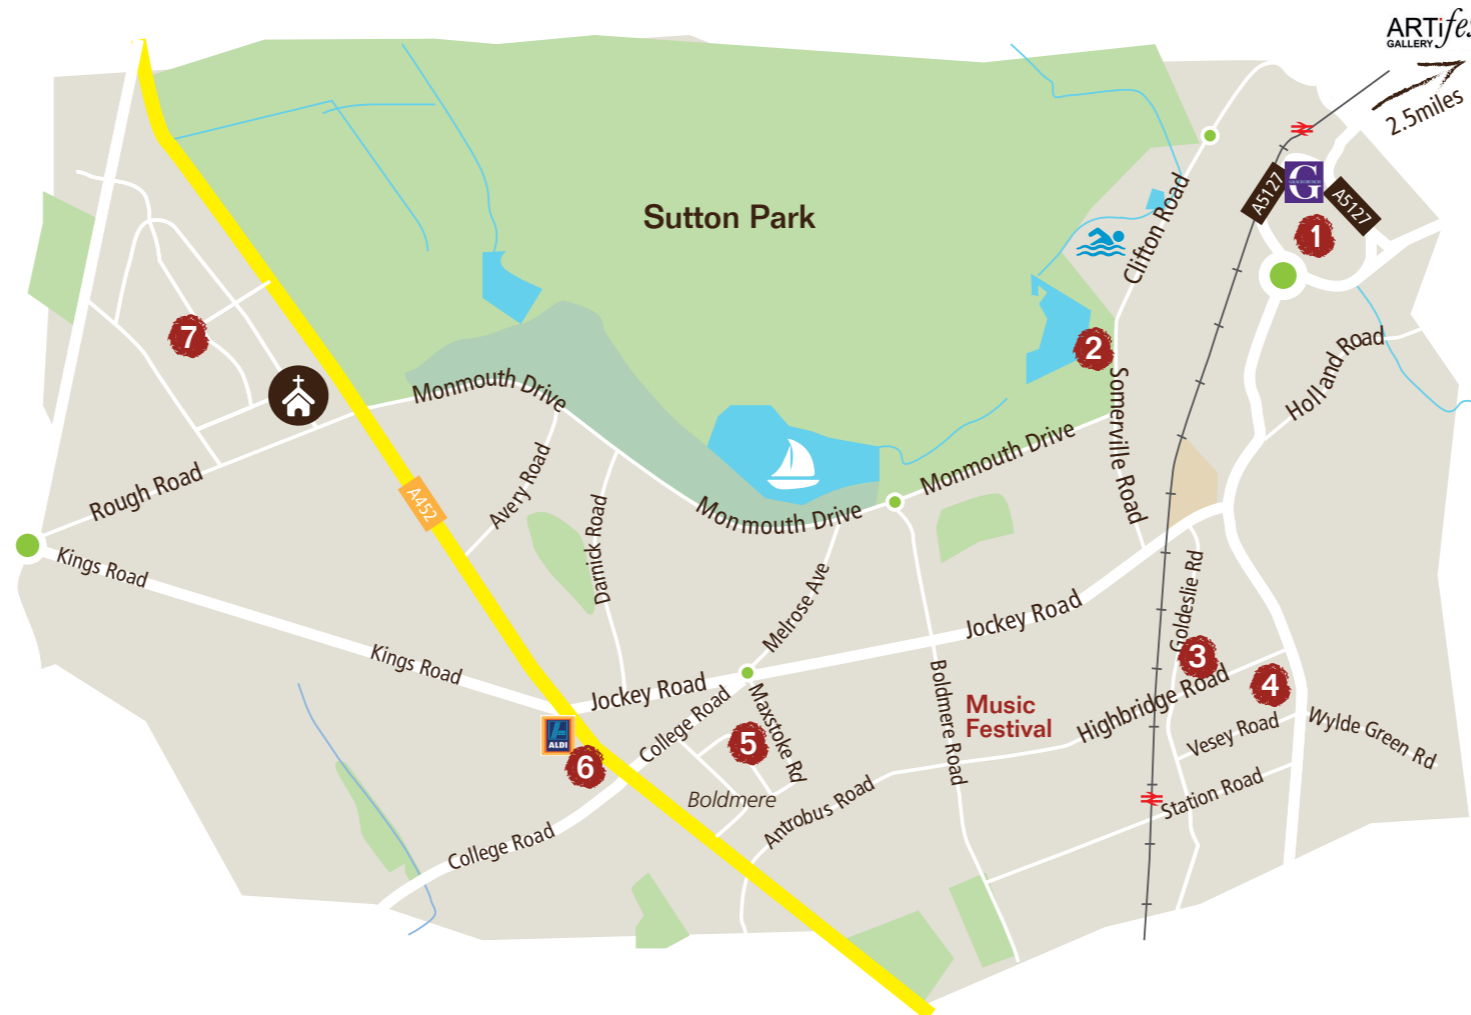

Venue 1 **Exhibiting:** 10am - 4pm

Gracechurch Shopping Centre B72 1PH

Viv Astling
Alison Boyland
Margaret Fairhead
Hugh Heaven

Geoff Stubbins
Keith Wilkins
Chris Bowden
Una Smith

+ Trinity Photographic Group

Venue 2 **Exhibiting:** 10am - 4pm

12 Somerville Road B73 6JA

Hazel Astling
Deborah Hodgson
Mathe Shephard

Jackie Ubhi
Petra Röhr-Rouendaal
Stan Houghton
Paul Ki-Kydd

Venue 3 **Exhibiting:** 10am - 4pm

68 Highbridge Road B73 5QE

Rachel David

Venue 4 **Exhibiting:** 10am - 4pm

21 Highbridge Road B73 5QB

Lynda Aaron

Venue 5 **Exhibiting:** 10am - 4pm

36 Maxstoke Road B73 5DR

Carol and David White

Venue 6 **Exhibiting:** 10am - 4pm

Vesey Gallery 48-50 Chester Road B73 5DA

Pauline Barnes
Karen Ford
Pat Pagett

Pat Ryan
Christine Taylor

Venue 7 **Exhibiting:** 10am - 4pm

Banners Gate Community Hall Reay Nadin Drive B73 6UR

Andrew Matheson
Ken Palmer
Vivienne Saunders

Clive Sayer
David Taylor
Helen Willis