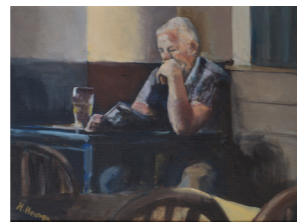

Hugh Heaven

Home Tel No: 0121 308 1967
Mobile No: 07910 356415
Email: hughheaven@btinternet.com
Web: www.hugh-heaven.co.uk

Paintings.
Landscapes and figures.
Oil, acrylic, pastel.